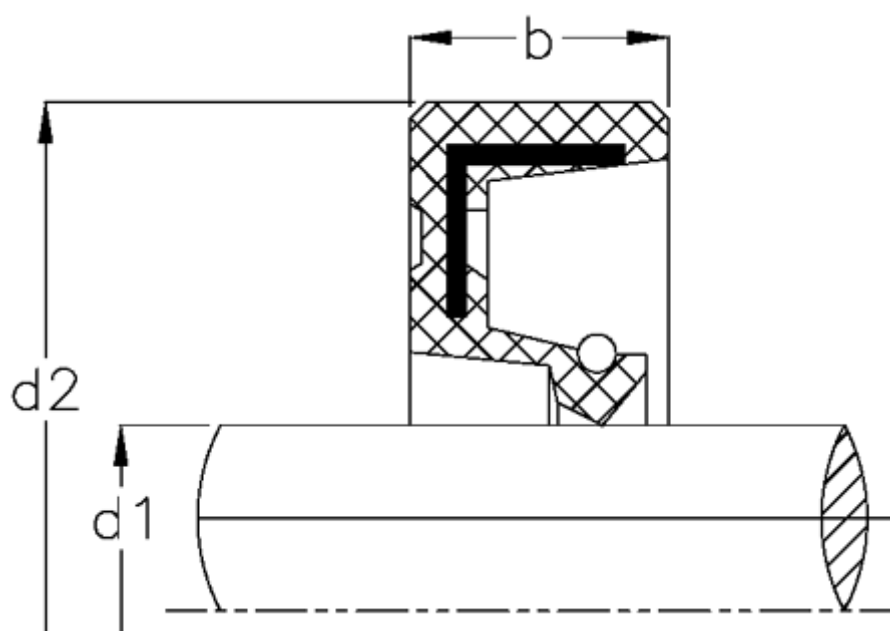

Article number: 170101300220050000

Description: KLEE Rotary shaft seal WA 1322/5
NBR nitrile rubber, standard

Measures

b	= 5
d1	= 13
d2	= 22
Material	= NBR